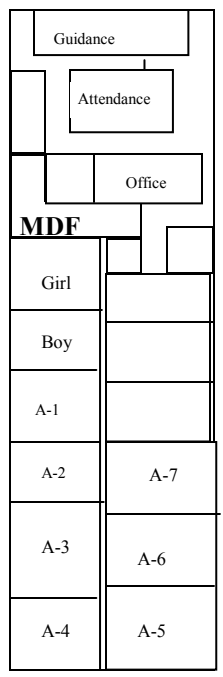

Wade Lane

Longhorn Road

Payson High School

Remind students they are no longer able to have lunch behind the Auditorium near the Black Box and the track area.

To RCMS